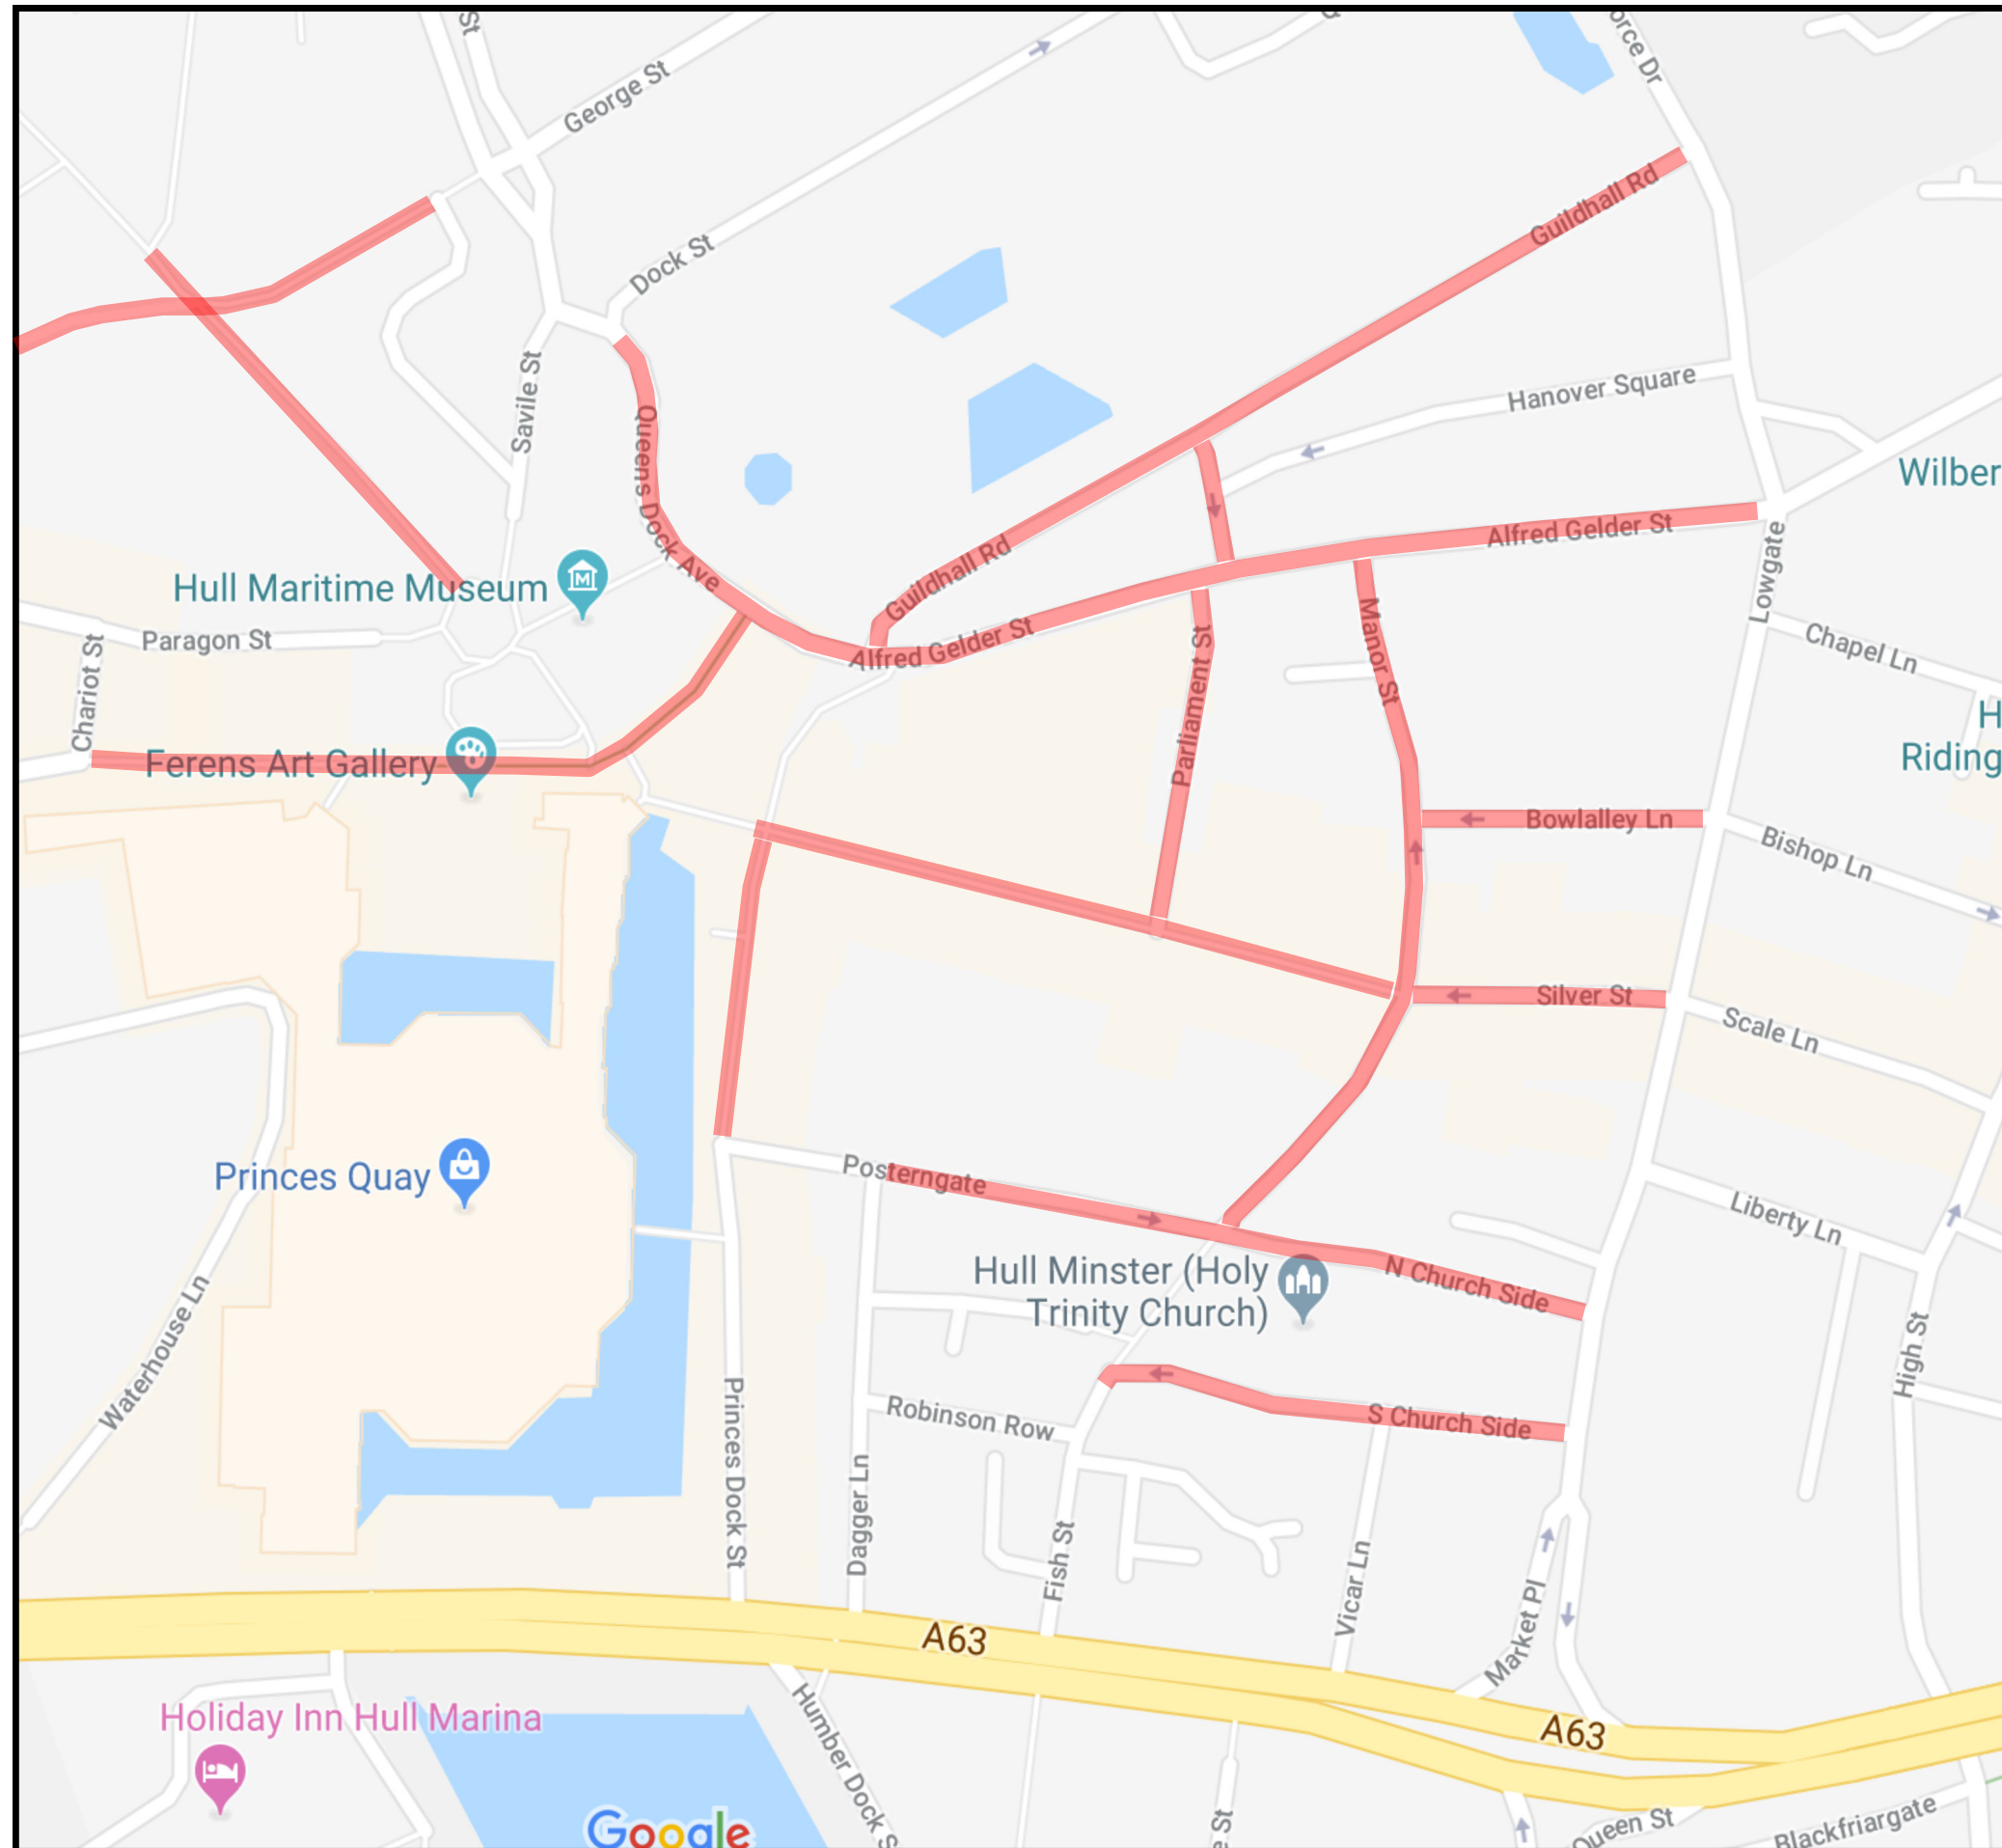

Urban Legends - Road closures

Parliament street – Full length

27th November 10:00 – 28th November 01:00
28th November 18:00 – 29th November 01:00
29th November 16:00 – 23:00
30th November 16:00 – 23:00
1st December 16:00 – 23:00
2nd December 16:00 – 02:00

Queens Dock Avenue – Full length

27th November 20:00 – 28th November 03:00
28th November 20:00 – 29th November 03:00
29th November 16:00 – 23:00
30th November 16:00 – 23:00
1st December 16:00 – 23:00
2nd December 16:00 – 02:00

Carr Lane – Chariot Street to Queens Dock Avenue Alfred Gelder street – Queens Dock Avenue to Lowgate

29th November 16:00 – 23:00
30th November 16:00 – 23:00
1st December 16:00 – 23:00
2nd December 16:00 – 01:00

King Edward Street – Story Street to Queen Victoria Square

Jameson Street – Chapel Street to Bond Street

Manor Street – Full length

Land of Green Ginger – Full length

Trinity House Lane – Full length

Bowlalley Lane – Full length

Silver Street – Full length

Whitefriargate – Full length

Princes Dock Street – Posterngate to Whitefriargate

Guildhall Road – Full length

Quay Street – Full length

Posterngate – Dagger Lane to North Church Side

North Church Side – Full Length

South Church Side – Full Length

29th November 16:00 – 23:00
30th November 16:00 – 23:00
1st December 16:00 – 23:00
2nd December 16:00 – 23:00